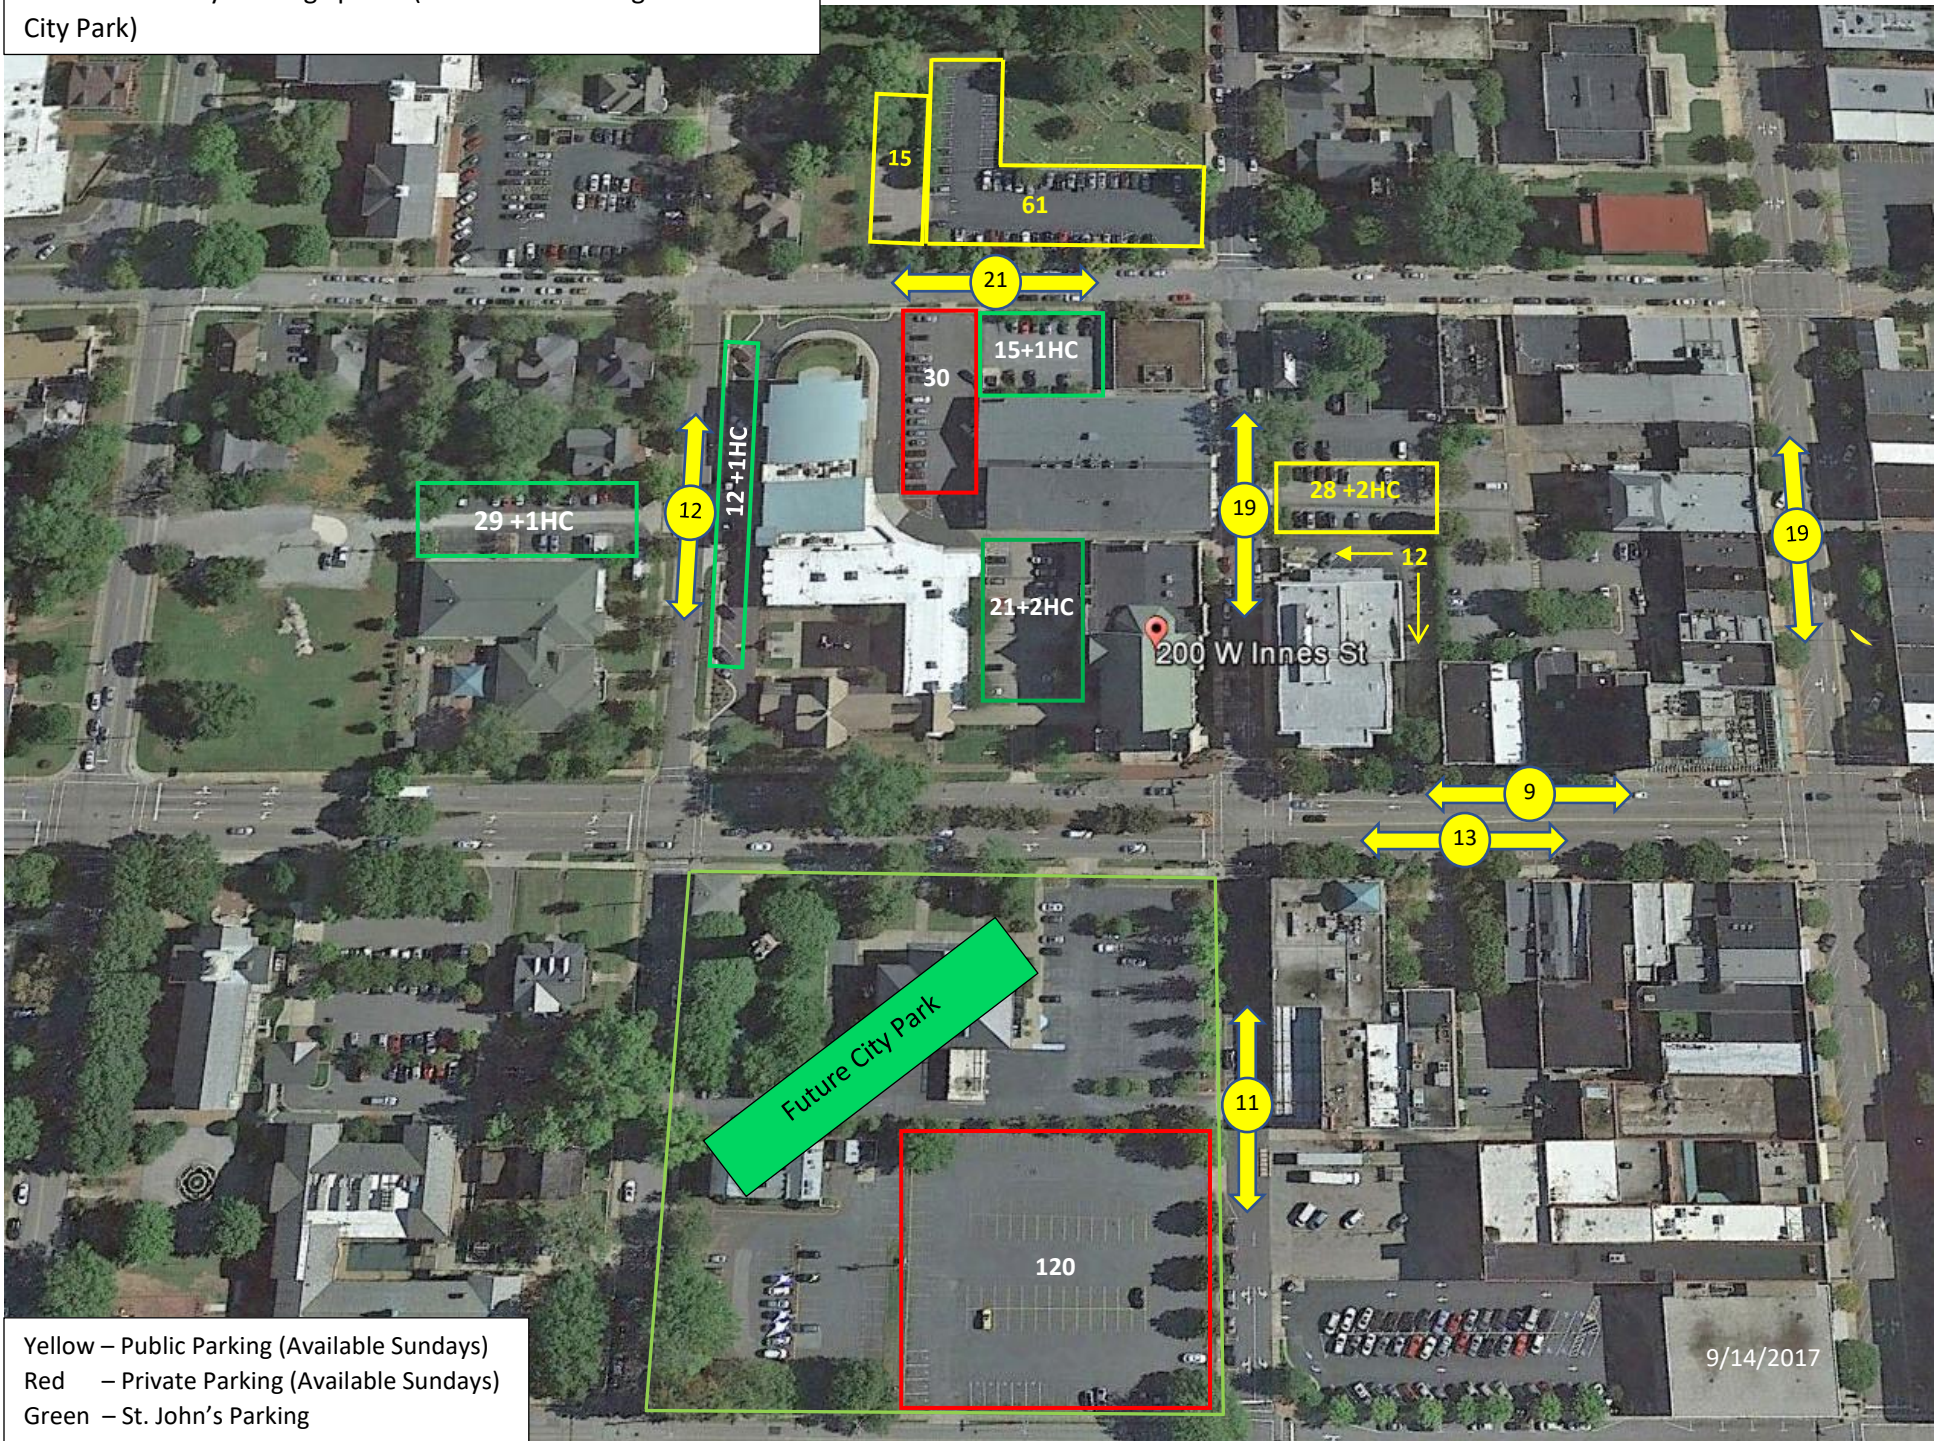

St. Johns Sunday Parking Spaces (315 – not counting Main St. or City Park)

Yellow – Public Parking (Available Sundays)
Red – Private Parking (Available Sundays)
Green – St. John's Parking